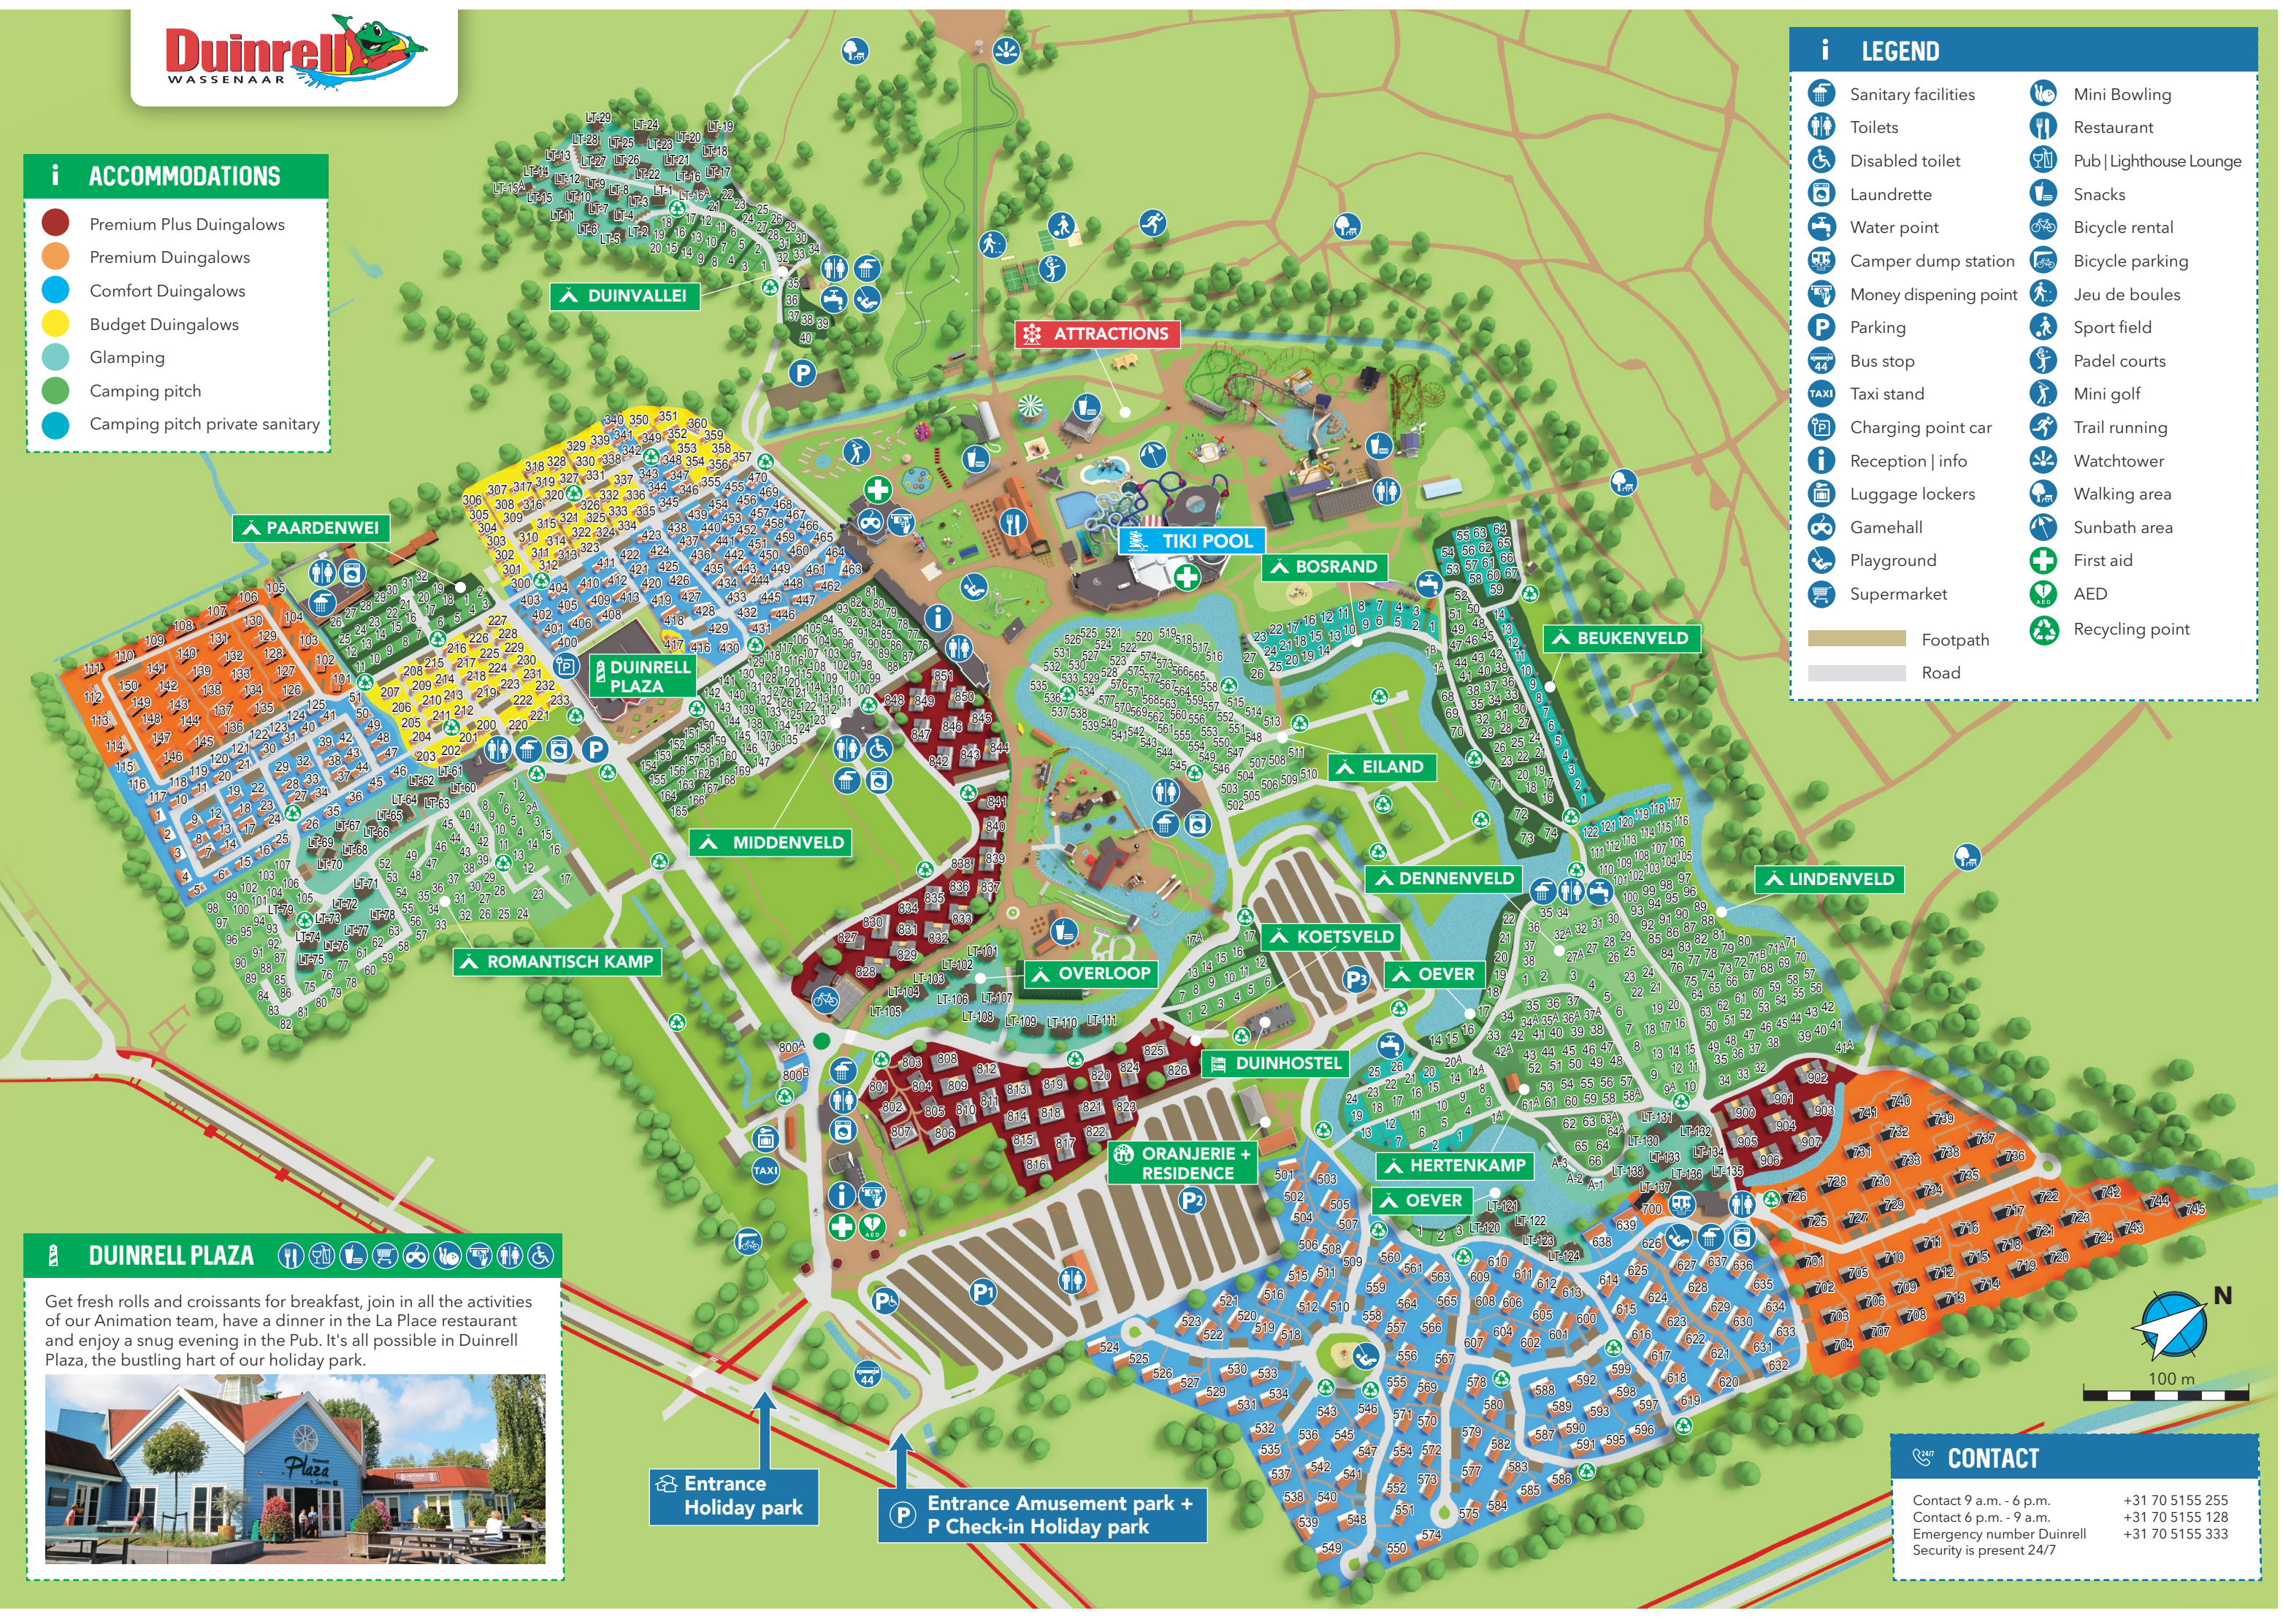

### ACCOMMODATIONS

- Premium Plus Duingalows
- Premium Duingalows
- Comfort Duingalows
- Budget Duingalows
- Glamping
- Camping pitch
- Camping pitch private sanitary

### LEGEND

- |  |                        |  |                         |
|--|------------------------|--|-------------------------|
|  | Sanitary facilities    |  | Mini Bowling            |
|  | Toilets                |  | Restaurant              |
|  | Disabled toilet        |  | Pub   Lighthouse Lounge |
|  | Laundrette             |  | Snacks                  |
|  | Water point            |  | Bicycle rental          |
|  | Camper dump station    |  | Bicycle parking         |
|  | Money dispensing point |  | Jeu de boules           |
|  | Parking                |  | Sport field             |
|  | Bus stop               |  | Padel courts            |
|  | Taxi stand             |  | Mini golf               |
|  | Charging point car     |  | Trail running           |
|  | Reception   info       |  | Watchtower              |
|  | Luggage lockers        |  | Walking area            |
|  | Gamehall               |  | Sunbath area            |
|  | Playground             |  | First aid               |
|  | Supermarket            |  | AED                     |
|  | Footpath               |  | Recycling point         |
|  | Road                   |  |                         |

### DUINRELL PLAZA

Get fresh rolls and croissants for breakfast, join in all the activities of our Animation team, have a dinner in the La Place restaurant and enjoy a snug evening in the Pub. It's all possible in Duinrell Plaza, the bustling hart of our holiday park.

Entrance Holiday park

Entrance Amusement park + P Check-in Holiday park